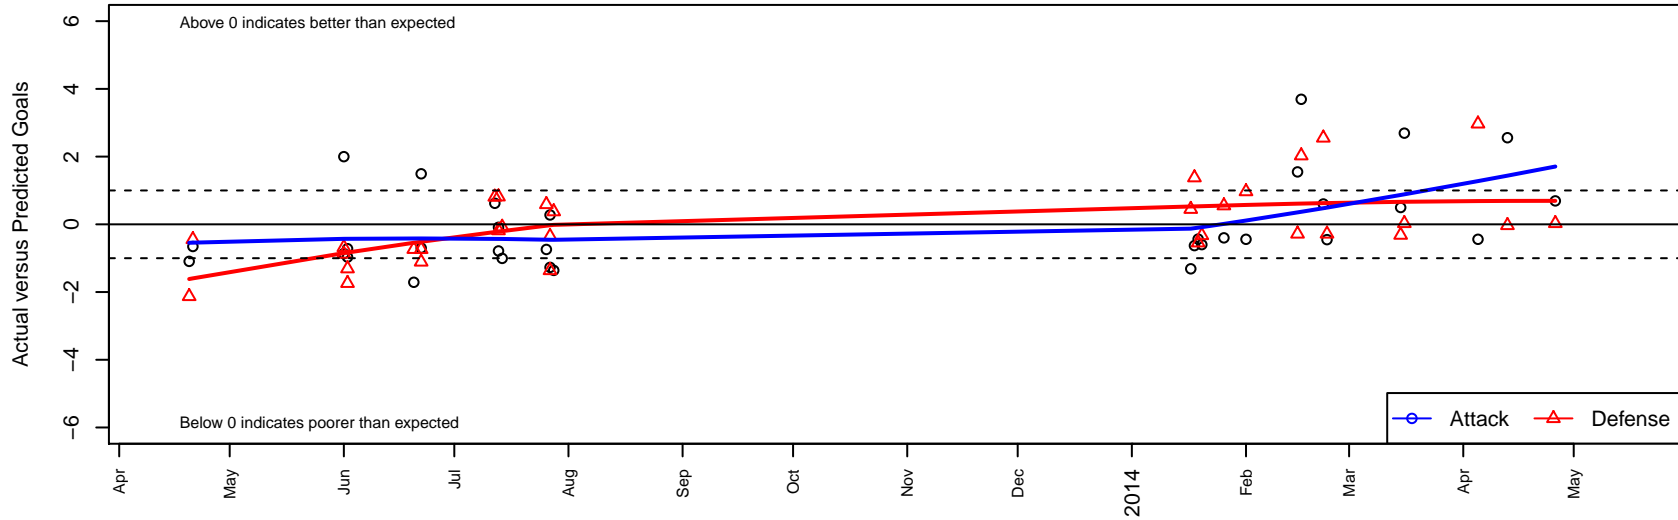

PCU Red B96

Portland City United SC

Portland, OR

B96 total strength=1717

attack=25.38 defense=22.66

fall league = Win OYS B96 Timbers Premier, O'

alt names used:

PCU 96B Red

Portland Winter Showcase U17

Win OYS B96 Timbers Premier

OYS State Cup B96

PCU Red B96

Dots are actual minus expected GF (blue circles) and GA (red triangles).
Blue line is smoothed change in attack strength. Red is smoothed change in defense strength.